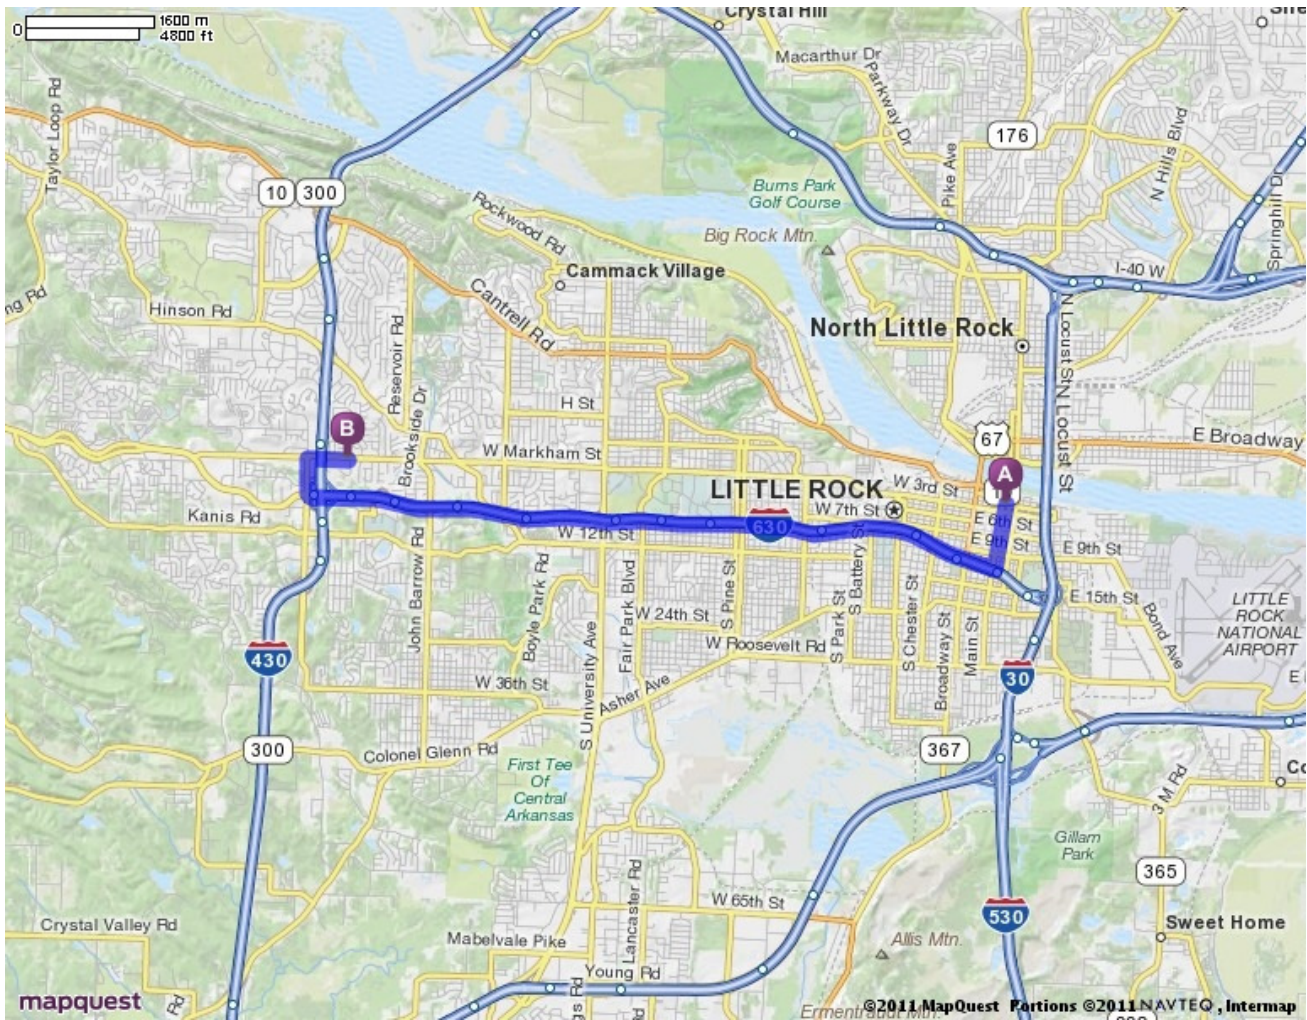

[100-199] Main St
Little Rock, AR 72201

B Ending Location

10220 W Markham St
Little Rock, AR 72205-2189

Total Travel Estimate: **12 minutes** / **8.45 miles** Fuel Cost: [Calculate](#)

Directions with **helpful hints.**

the new **mapquest**

[Try it now >>](#)

A [\[100-199\] Main St](#)
 Little Rock, AR 72201

1. Start out going **SOUTH** on **MAIN ST** toward **W 2ND ST.** 0.6 mi

2. Turn **RIGHT** onto **I-630 W.** 0.1 mi

3. Merge onto **I-630 W** via the ramp on the **LEFT.** 6.9 mi

4. Turn **SLIGHT RIGHT** onto **S SHACKLEFORD RD.** 0.4 mi

5. Turn **RIGHT** onto **W MARKHAM ST.** 0.4 mi

6. **10220 W MARKHAM ST** is on the **LEFT.**

B [10220 W Markham St](#)
 Little Rock, AR 72205-2189

Total Travel Estimate: **12 minutes** / **8.45 miles** Fuel Cost: [Calculate](#)

Directions and maps are informational only. We make no warranties on the accuracy of their content, road conditions or route usability or expeditiousness. You assume all risk of use. MapQuest and its suppliers shall not be liable to you for any loss or delay resulting from your use of MapQuest.